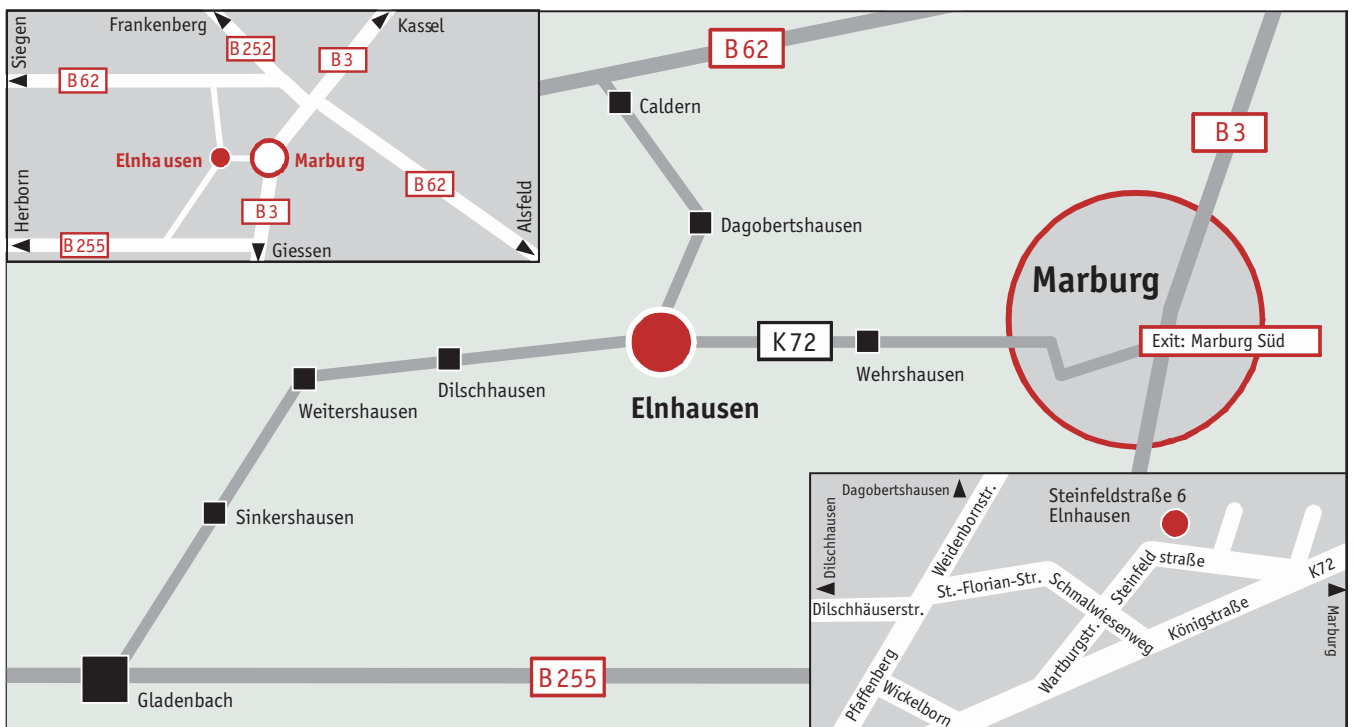

How to find us:

Römer Etikett GmbH & Co. KG

Steinfeldstraße 6

35041 Marburg-Elnhausen

Telephone: +49(0)6420/82 32-0

Fax: +49(0)6420/82 32-82

www.roe.de

webmaster@roe.de

► **From the west (Siegen/B62):**

- On the B62 go through Buchenau
- Turn right towards Caldern
- Go through Caldern and head for Dagobertshausen
- In Dagobertshausen turn right towards Elnhausen
- When you reach Elnhausen stay on Weidenbornstrasse
- Turn left into St.-Florian-Strasse
- Keep straight on into Schmalwiesenweg
- Turn left into Steinfeldstrasse

► **From the west (Herborn/B255):**

- On the B255 to Gladenbach
- Turn left onto the B453 towards Runzhausen and
- Immediately turn right towards Sinkershausen
- In Sinkershausen, first turn left, then turn right towards Weikershausen
- In Weikershausen turn right towards Dilschhausen
- Keep straight on towards Elnhausen
- When you reach Elnhausen, stay on Dilschhäuser Strasse
- When you reach the junction of Dilschhäuser Strasse and Weidenbornstrasse, cross Weidenbornstrasse and bear slightly left into St.-Florian-Strasse
- Keep straight on into Schmalwiesenweg
- Turn left into Steinfeldstrasse

► **From the south (Giessen/B3) or east (Alsfeld/B62) or north (Frankenberg/B252 or Kassel/B3):**

- On the B3 to Marburg
- Leave the B3 at exit "Marburg-Süd"
- In Marburg follow signs for Wehrshausen
- Go through Wehrshausen towards Elnhausen
- When you reach Elnhausen, take the first left into Steinfeldstrasse